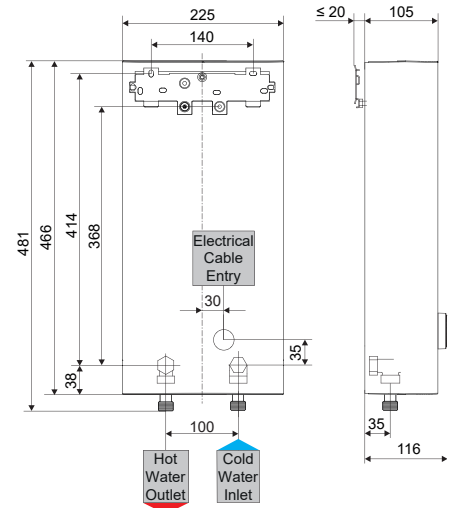

The DEL Plus electric instantaneous 3 phase water heater delivers hot water not exceeding 50 °C in accordance with AS3498. Refer to AS/NZS3500.4, local requirements and installation instructions to determine if additional delivery temperature control is required.

DEL Plus

Optional Wireless Remote (FFB 4)

Dimensions and Connections
 In-wall or bottom entry connection available.